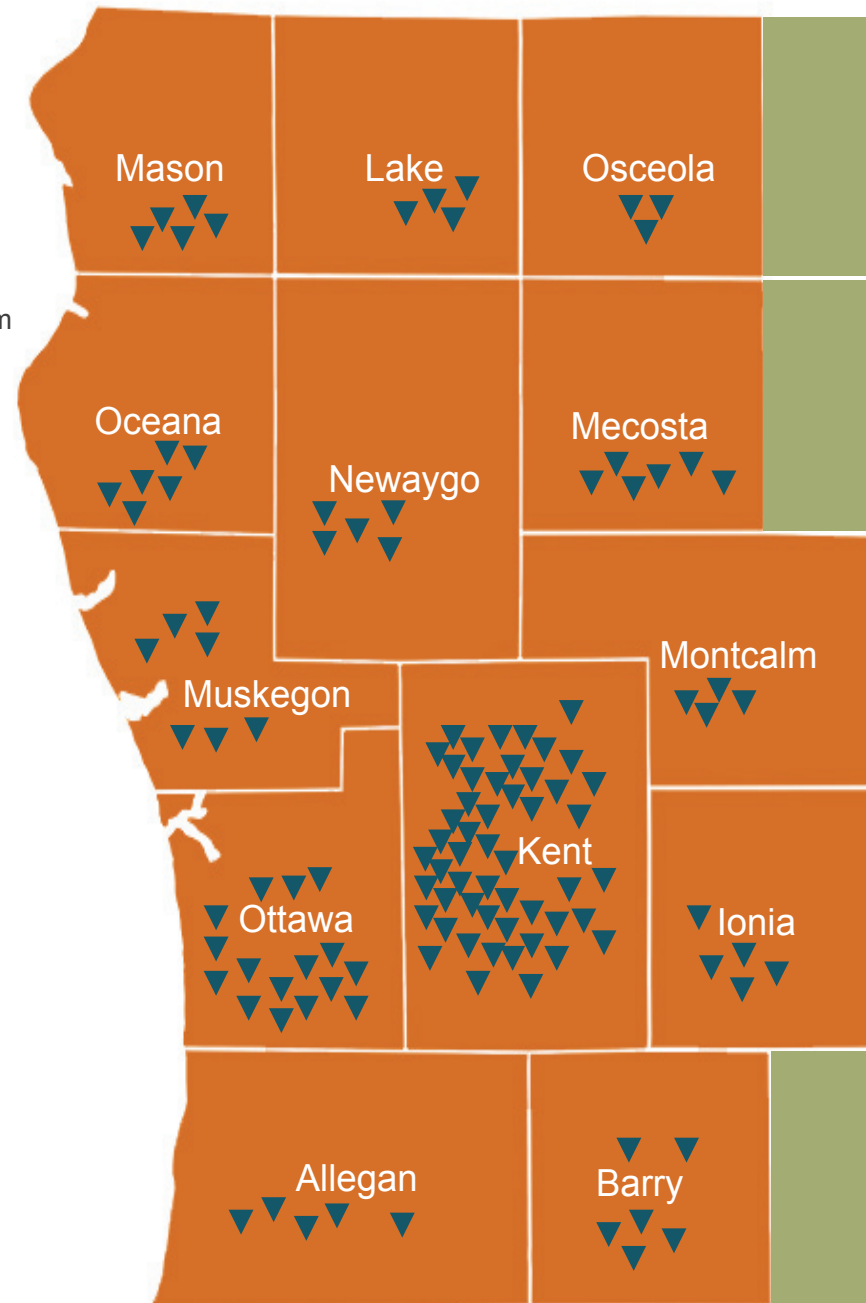

Workforce Diversity and Inclusion

Committed Employers

1. 42 North Partners
2. ADAC Automotive
3. Amerikam
4. Aquinas College
5. Axios HR
6. BarFly Ventures
7. BDO USA, LLC
8. Blue Cross Blue Shield of Michigan
9. Cascade Engineering
10. Chemical Bank
11. City of Grand Rapids
12. Crowe Horwath
13. Custer, Inc.
14. Davenport University
15. DeWys Manufacturing
16. DTE Energy
17. Erhardt Construction
18. Express Employment Professionals
19. EY
20. Ferris State University
21. Feyen Zylstra
22. Fifth Third Bank
23. Flex Fab
24. Goodwill Industries of Greater Grand Rapids
25. Goodwill Industries of West Michigan
26. Gordon Food Service
27. Grand Rapids Community College
28. Grand Valley State University
29. Haworth
30. Herman Miller
31. Hope Network
32. Huntington Bank
33. Investment Property Associates, LLC.
34. Irwin Seating Company
35. Kent ISD
36. Kentwood Office Furniture
37. Mary Free Bed
38. Meijer
39. Mercy Health
40. Metal Flow Corporation
41. Miller Johnson
42. Mindscape Solutions
43. Muskegon Community College
44. North Ottawa Community Health System
45. Open Systems Technology (OST)
46. Padnos
47. PNC Bank
48. Progressive AE
49. Rockford Construction
50. Roman Manufacturing Inc.
51. Seyferth PR
52. Shape Corp.
53. Soft Architecture
54. Spectrum Health
55. Spectrum Industries
56. Trans-Matic Manufacturing Inc.
57. Steelcase
58. Valley City Electronic Recycling
59. Varnum
60. Warner Norcross & Judd LLP.
61. West Michigan Whitecaps
62. Western Land Services, Inc.
63. Wolverine Building Group
64. Wolverine Coil Spring
65. Wolverine Worldwide
66. WSI
67. Zeeland Lumber and Supply

Key:

▼ West Michigan Location(s) of Committed Employers (by county)