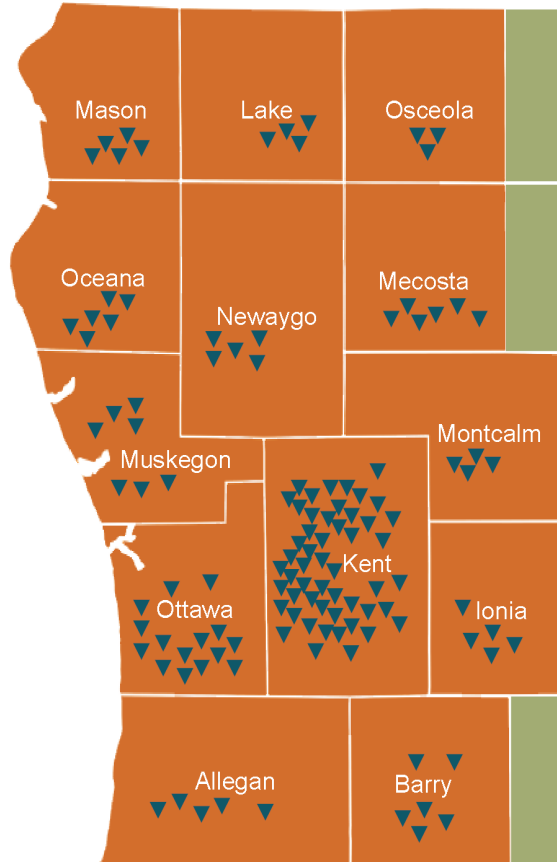

Diversity and Inclusion: West Michigan Committed Employer Map

1. 42 North Partners
2. ADAC Automotive
3. Amerikam
4. Aquinas College
5. Axios HR
6. Baker College – Muskegon
7. BarFly Ventures
8. BDO USA, LLC
9. Blue Cross Blue Shield of Michigan
10. Butterball Farms, Inc.
11. Cascade Engineering
12. Chemical Bank
13. City of Grand Rapids
14. Crowe
15. Custer, Inc.
16. D.A. Blodgett – St. Johns
17. Davenport University
18. DeWys Manufacturing
19. DTE Energy
20. Erhardt Construction
21. Express Employment Professionals
22. EY
23. Ferris State University
24. Feyen Zylstra
25. Fifth Third Bank
26. Flex Fab
27. Goodwill Industries of Greater Grand Rapids
28. Goodwill Industries of West Michigan
29. Grand Rapids Community College
30. Grand Valley State University
31. Haworth
32. Herman Miller
33. Hope Network
34. Huntington Bank
35. Irwin Seating Company
36. Kent County
37. Kent District Library
38. Kent ISD
39. Kentwood Office Furniture
40. Liv Communities

41. Manpower
42. Mary Free Bed
43. Meijer
44. Mercy Health
45. Metal Flow Corporation
46. Metro Health –University of Michigan Health
47. Miller Johnson
48. Mindscape Solutions
49. Mixed Staffing and Recruiting
50. Muskegon Community College
51. North Ottawa Community Health System
52. ODC Network
53. Open Systems Technology (OST)
54. Ottawa County
55. Padnos
56. PNC Bank
57. Progressive AE
58. Rockford Construction
59. Roman Manufacturing Inc.
60. Seyferth PR
61. Shape Corp.
62. Soft Architecture
63. Spectrum Health
64. Spectrum Industries
65. Steelcase
66. Trans-Matic Manufacturing
67. Valley City Recycling
68. Varnum
69. Warner Norcross & Judd LLP.
70. West Michigan Whitecaps
71. West Shore Community College
72. Western Land Services, Inc.
73. Wolverine Building Group
74. Wolverine Coil Spring
75. Wolverine Worldwide
76. WSI
77. YMCA of Greater Grand Rapids
78. YWCA West Central Michigan
79. Zeeland Lumber and Supply