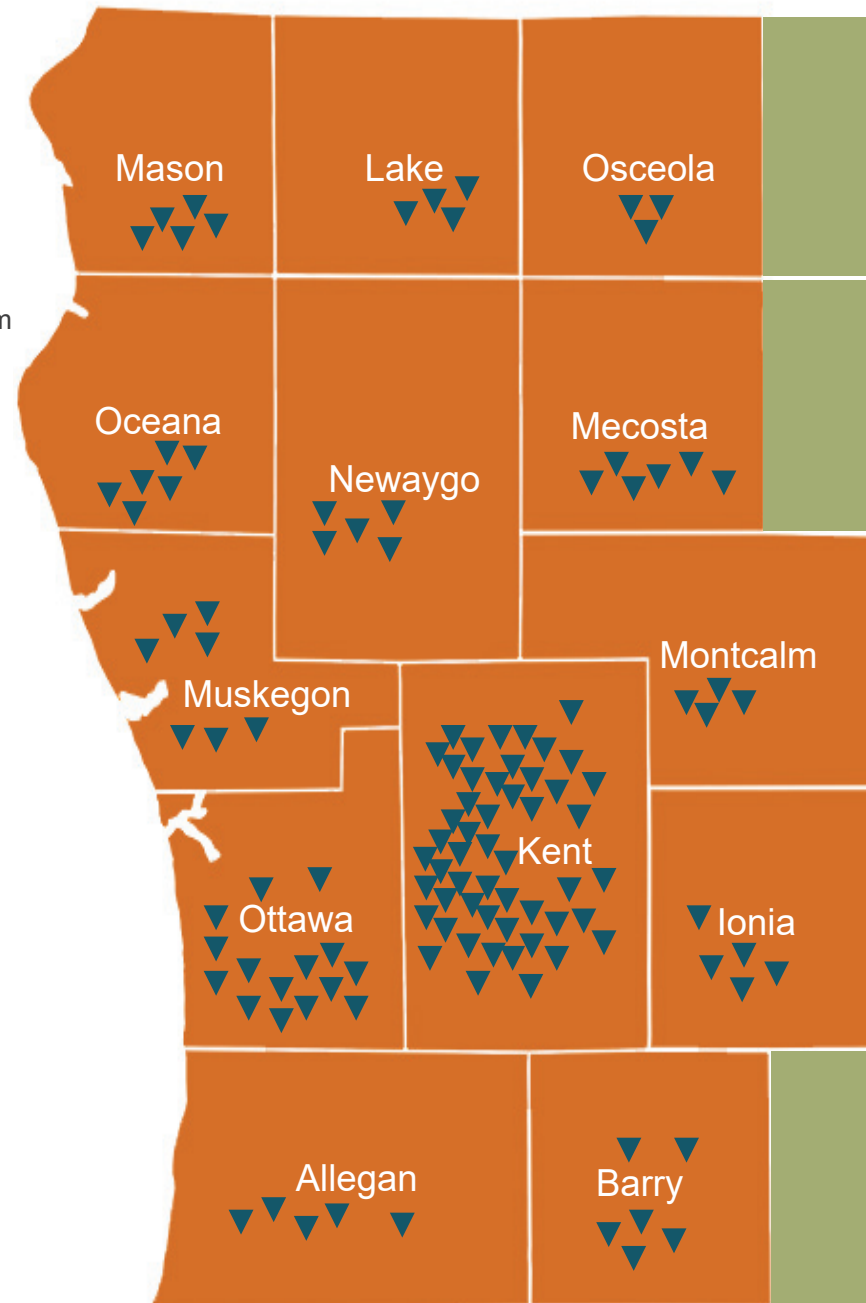

Workforce Diversity and Inclusion

Committed Employers

1. 42 North Partners
2. ADAC Automotive
3. Amerikam
4. Aquinas College
5. Axios HR
6. BarFly Ventures
7. BDO USA, LLC
8. Blue Cross Blue Shield of Michigan
9. Cascade Engineering
10. Chemical Bank
11. City of Grand Rapids
12. Crowe Horwath
13. Custer, Inc.
14. Davenport University
15. DeWys Manufacturing
16. DTE Energy
17. Erhardt Construction
18. Express Employment Professionals
19. EY
20. Ferris State University
21. Feyen Zylstra
22. Fifth Third Bank
23. Flex Fab
24. Goodwill Industries of Greater Grand Rapids
25. Goodwill Industries of West Michigan
26. Gordon Food Service
27. Grand Rapids Community College
28. Grand Valley State University
29. Haworth
30. Herman Miller
31. Hope Network
32. Huntington Bank
33. Investment Property Associates, LLC.
34. Irwin Seating Company
35. Kent ISD
36. Kentwood Office Furniture
37. Mary Free Bed
38. Meijer
39. Mercy Health
40. Metal Flow Corporation
41. Miller Johnson
42. Mindscape Solutions
43. Muskegon Community College
44. North Ottawa Community Health System
45. Open Systems Technology (OST)
46. Padnos
47. PNC Bank
48. Progressive AE
49. Rockford Construction
50. Roman Manufacturing Inc.
51. Seyferth PR
52. Shape Corp.
53. Soft Architecture
54. Spectrum Health
55. Spectrum Industries
56. Steelcase
57. Trans-Matic Manufacturing
58. Valley City Electronic Recycling
59. Varnum
60. Warner Norcross & Judd LLP.
61. West Michigan Whitecaps
62. Western Land Services, Inc.
63. Wolverine Building Group
64. Wolverine Coil Spring
65. Wolverine Worldwide
66. WSI
67. YMCA of Greater Grand Rapids
68. Zeeland Lumber and Supply

Key:

▼ West Michigan Location(s) of Committed Employers (by county)